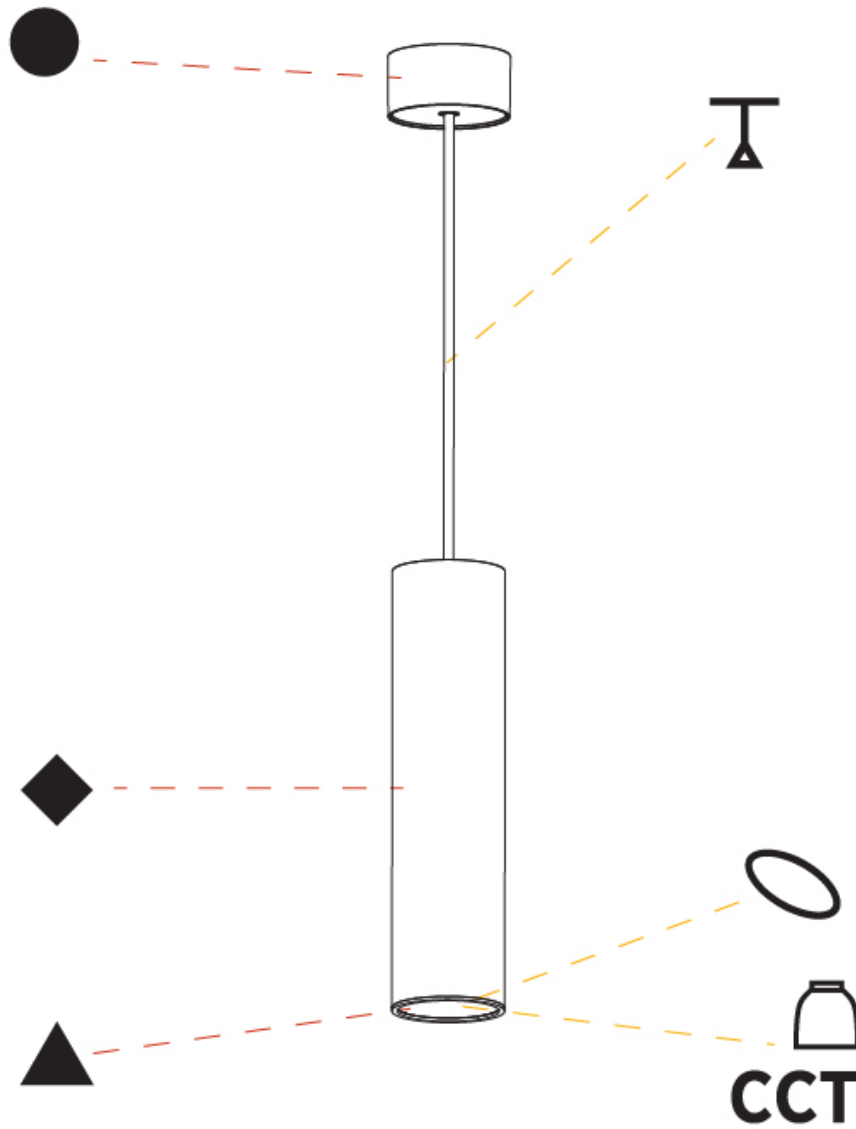

HANGOVER MONOPOINT SURFACE CANOPY SUSPENSION

A300167-

PROJECT
TYPE
SPECIFIER
QUANTITY
DATE