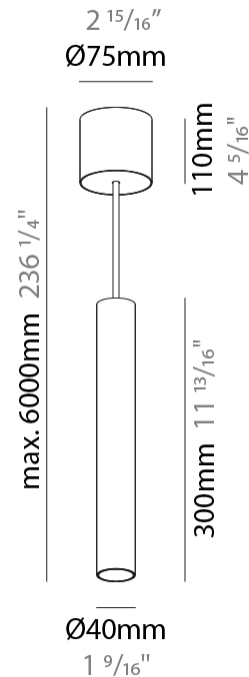

GENERAL

Series: Hangover
Subseries: Hangover Monopoint Surface Canopy
Brand: Prolicht
Division: Architectural
Mounting Type: Suspension
Mounting Location: Ceiling
Subcategory: Pendant

PHYSICAL

Shape: Cylinder
Diameter (mm): 40
Diameter (in): 1 9/16
Height (mm): 300
Height (in): 11 13/16
Max. Overall Height (mm): 2300
Max. Overall Height (in): 90 9/16
Light Distribution: Downlight
Diffuser: Shine Ring 0-6
Fixture Finish: SSR / BKV / CWI / CRY / HAB / UFT / ITA / RUA / FTG / MYG / LOD / PUS / FRO / FUP / KIA / POP / BLS / SPG / MEY / GOH / GUM / CHC / COM / ABZ / JAG / OBR / MOS / ROR
Fixture Material: Aluminum
Cable Details: 2000mm / 6000mmm Cable in White / Black / Orange / Red

ELECTRICAL

Lamp Type: LED (Zhaga Standard)
Input Wattage (W): 10.9
Total Output Wattage (W): 9
Dimming: Non-Dimmable
Driver Included: Yes
Driver Location: Integrated
Driver Type: Constant Current
Driver Class: Class 2
Input Voltage (V): 120
Constant Current (MA): 500
Upon Request: Remote: 0-10Vdc dimming / Phase dimming 120Vac

LED

Number of LEDs: 1
Color Temperature (°K): 2700 / 3000 / 4000
Max. Delivered Lumen (lm): 842
CRI: >90 CRI
Efficiency (%): 86
Lamp Life (hrs): 50000
Upon Request: ***3500K available in minimum quantities (larger quantities upon request)

OPTICAL

Reflector°: 40 / 50

RATINGS AND CERTIFICATIONS

Certified By: Certified for North American Standards
IP rating: IP20